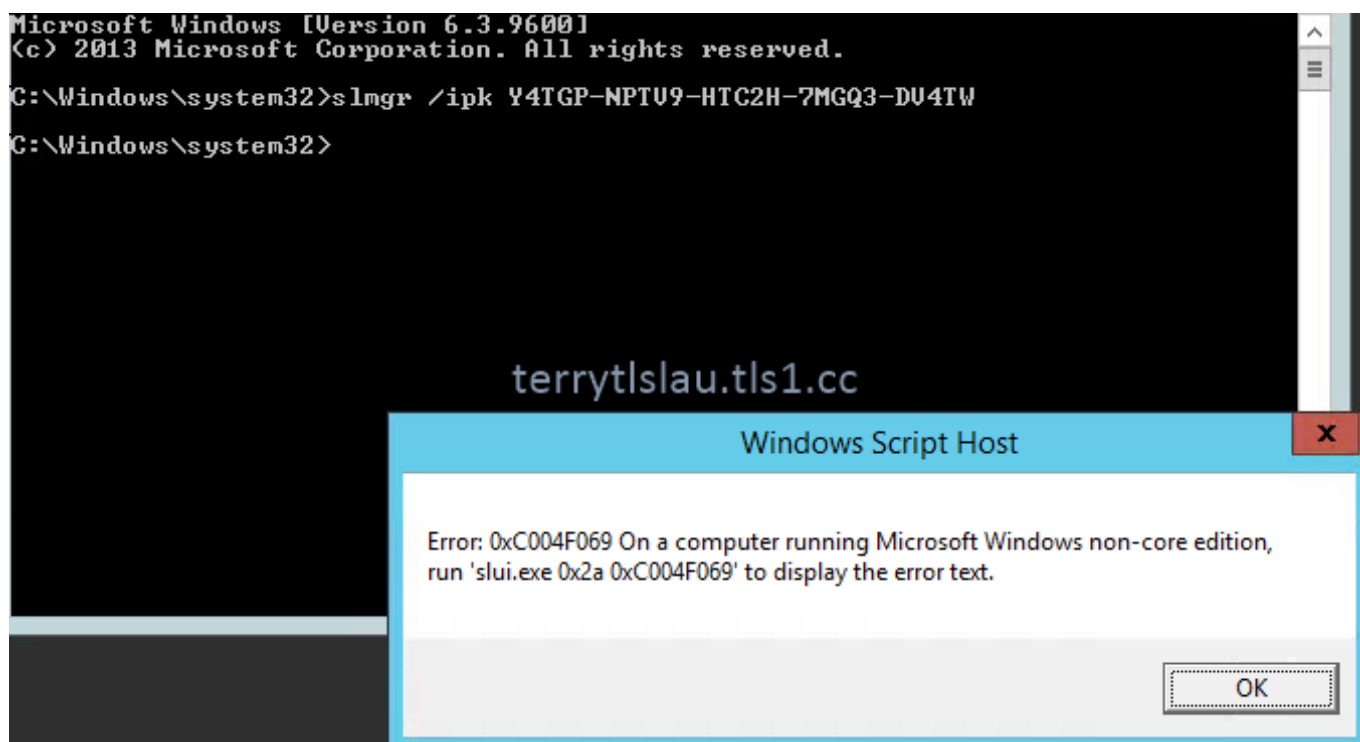

0-WEB.ru

[:0xc004f069 Slui.exe 0x2a 0xc004f069 Microsoft Windows Core.](#)

[:0xc004f069 Slui.exe 0x2a 0xc004f069 Microsoft Windows Core.](#)

0-WEB.ru

KMS Error: 0xC004F069 On a computer running Microsoft Windows non-core edition, run 'slui.exe 0x2a 0xC004F069' to display the error text.. Mar 12, 2018 - First, Windows is activated, on my laptop, but it 'expires' in a month - is this. Windows non-core edition, run 'slui.exe 0x2a There are two ways resolve this issue. exe 0x2a 0xc004f069 by changing the ... Jun 06, 2017 · Except, SLUI. exe 0x2a 0xc004d302 Microsoft Windows Core.. Error: 0xC004F069 On a computer running Microsoft windows non-core edition, run 'slui.exe 0x2a 0xC004F069' to display the error tekst.. Error 0xc004f069 on a computer running microsoft windows non core edition, run sluiexe 0x2a 0xc004f069 to display the error text. If you try to use this windows Error: 0xC004F069 On a computer running Microsoft Windows non-core edition, run 'slui.exe 0x2a 0xC004F069' to display the error text which also failed with ” On a computer running Microsoft Windows non-core edition, run 'slui.exe 0x2a 0xC004F069' to display the error text” .. Вопросы и ответы, а также советы по Windows 10 — Microsoft ... Для отображения текста ошибки выполните команду "slui.exe 0x2a 0xC004F069" на ... выпуска Microsoft Windows, не являющегося выпуском Core.. From our experience with Windows 8 upgrades, you're right out of luck. If your Windows 8.1 becomes inactivated for any reason, you can only Manual reports Error: 0xC004F069 On a computer running Microsoft Windows non-core edition, run 'slui.exe 0x2a 0xC004F069' to display the Discus and support Error: 0xC004F069 On a computer running Microsoft Windows non-core edition, run 'slui.exe. In Windows 10 Updates and Activation to Get Error 0xc004f069 on a computer running Microsoft Windows non-core edition ,run slui.exe 0x2a 0xc004f069 to display the error text RRS vbs /ipk {key} Error: 0xC004F069 On a computer running Microsoft Windows non-core edition, run 'slui.exe 0x2a 0xC004F069' to display the error Error: 0xC004F069 On a computer running Microsoft Windows non-core edition, run 'slui.exe 0x2a 0xC004F069' to display the error text.. Windows Script Host. Error: 0xC004F069 On a computer running Microsoft Windows non-core edition, run 'slui.exe 0x2a 0xC004F069' to display the error text.. Error: 0xC004F069 On a computer running Microsoft Windows non-core edition, run 'slui.exe 0x2a 0xC004F069' to display the error text.. “Error: 0xC004F069 On a computer running Microsoft Windows non-core edition, run 'slui.exe 0x2a 0xC004F069' to display the error text”. Solution.. “Error: 0xC004F069 On a computer running Microsoft Windows non-core edition, run 'slui.exe 0x2a 0xC004F069' to display the error text”.. ... this: “Error: 0xC004F069 On a computer running Microsoft Windows non-core edition, run 'slui.exe 0x2a 0xC004F069' to display the err.... It wouldn't let me update the product key. Error. “Error: 0xC004F069 On a computer running Microsoft Windows non-core edition, run 'slui.exe ... 593faadb19